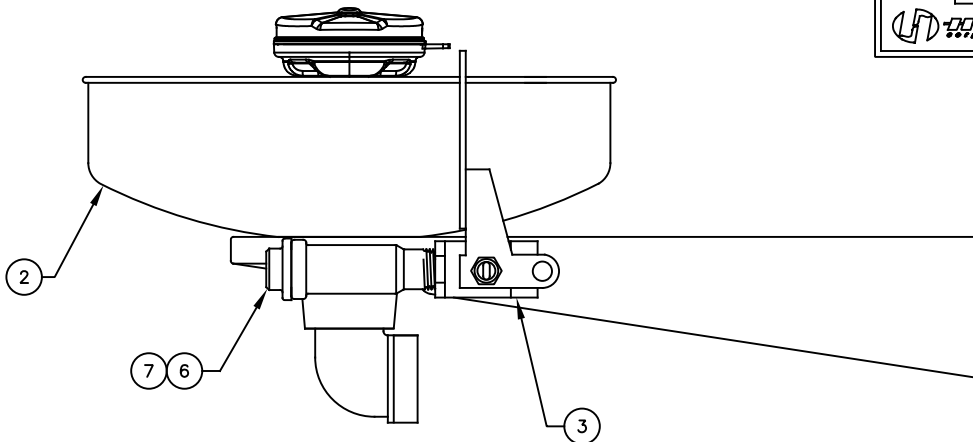

ITEM	DESCRIPTION	PART NO.
1	EYE/FACE WASH ASSY	SP65
2	BOWL EYEWASH SS	SP90
3	VALVE ASSY W/ FLAG	SP229
4	EYEWASH SIGN	SP175
5	TEST TAG	SP170
6	EYEWASH STRAINER	SP509
7	STRAINER REPAIR KIT	VRKEWSTR

### SP65 EYE/FACE WASH ASSEMBLY

(INCLUDES: EYEFACE WASH HEAD (SHOWN)  
 EYEWASH HEAD (NOT SHOWN), EYEWASH FLOW  
 CONTROL (NOT SHOWN), DUST COVER (SHOWN),  
 ADAPTER (SHOWN))

# PARTS BREAKDOWN

WHEN ORDERING PARTS PLEASE SPECIFY MODEL NUMBER.

		<b>Haws</b> <sup>®</sup>		1455 KLEPPE LANE SPARKS, NEVADA 89431 (775) 359-4712 FAX (775) 359-7424 E-MAIL: HAWS@HAWS.CO.COM WEBSITE: WWW.HAWS.CO.COM	
				ECN NO. REVISED PER BY ECN: 5175 VWC	MODEL(S) 7360BTWC
DRAWN FV	DATE 03/03/98	CHKD VWC			REVISION 9
APPROVED FV	DATE 11/23/17	SCALE: 1/2	DRAWING TYPE: PARTS BREAKDOWN	SIZE: A	SHEET 1 OF 1