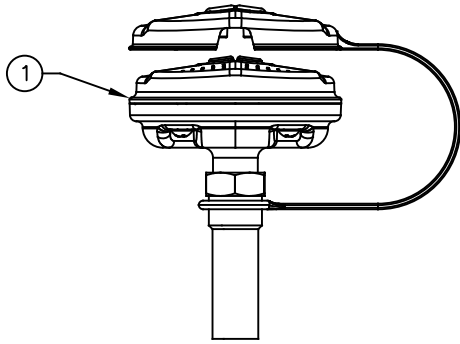

ITEM	DESCRIPTION	PART NO.
1	EYE/FACE WASH ASSY	SP65
2	BOWL EYEWASH SS	SP90
3	VALVE ASSY W/ FLAG	SP229
4	EYEWASH SIGN	SP175
5	TEST TAG	SP170
6	EYEWASH STRAINER	SP509
7	STRAINER REPAIR KIT	VRKEWSTR

### SP65 EYE/FACE WASH ASSEMBLY

(INCLUDES: EYEFACE WASH HEAD (SHOWN)  
 EYEWASH HEAD (NOT SHOWN), EYEWASH FLOW  
 CONTROL (NOT SHOWN), DUST COVER (SHOWN),  
 ADAPTER (SHOWN))