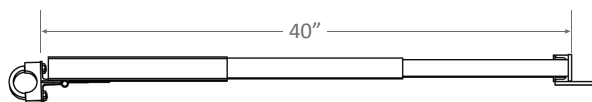

U-GATE SELF CLOSING SAFETY GATE

SAFE HARBOR
access systems, LLC

Features:

- 16" to 40" adjustability, no additional parts required
- Mounts to square or round tubing up to 1.5" diameter
- Opens either inward or outward
- Mounts on left-hand or right-hand side
- Aluminum construction
- Powder coat yellow finish

U-GATE

Safe Harbor Model #	Gate Width	Gate Height	Overall Width
SGR-UAG	16" to 40"	25.25"	18.25" to 42.25"

U-Gate Minimum Width - Top View

U-Gate Maximum Width - Top View

U-Gate Minimum Width - Front View

U-Gate Maximum Width - Front View