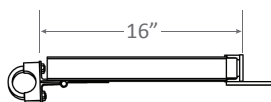

U-GATE SELF CLOSING SAFETY GATE

SAFE HARBOR
access systems, LLC

Features:

- 16" to 40" adjustability, no additional parts required
- Mounts to square or round tubing up to 1.5" diameter
- Opens either inward or outward
- Mounts on left-hand or right-hand side
- Aluminum construction
- Powder coat yellow finish

U-GATE

Safe Harbor Model #	Gate Width	Gate Height	Overall Width
SGR-UAG	16" to 40"	25.25"	18.25" to 42.25"

U-Gate Minimum Width - Top View

U-Gate Maximum Width - Top View

U-Gate Minimum Width - Front View

U-Gate Maximum Width - Front View