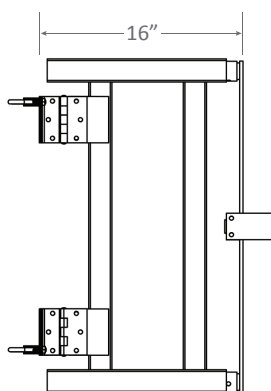

U-GATE SELF CLOSING SAFETY GATE

SAFE HARBOR
access systems, LLC

Features:

- 16" to 40" adjustability, no additional parts required
- Mounts to square or round tubing up to 1.5" diameter
- Opens either inward or outward
- Mounts on left-hand or right-hand side
- Aluminum construction
- Powder coat yellow finish

U-GATE

Safe Harbor Model #	Gate Width	Gate Height	Overall Width
SGR-UAG	16" to 40"	25.25"	18.25" to 42.25"

U-Gate Minimum Width - Top View

U-Gate Maximum Width - Top View

U-Gate Minimum Width - Front View

U-Gate Maximum Width - Front View