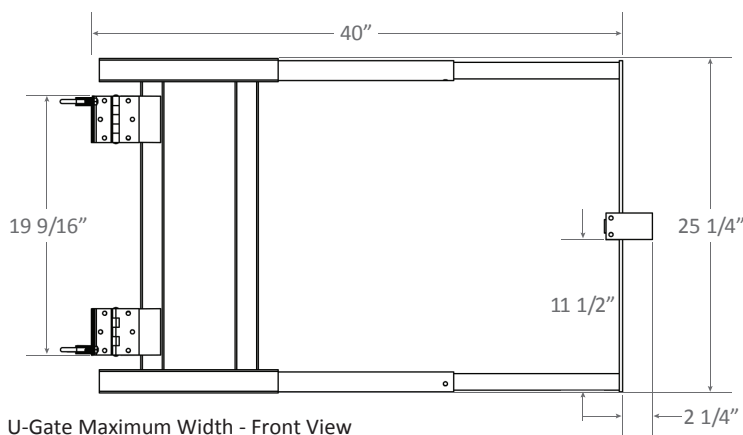

U-GATE SELF CLOSING SAFETY GATE

SAFE HARBOR
access systems, LLC

Features:

- 16" to 40" adjustability, no additional parts required
- Mounts to square or round tubing up to 1.5" diameter
- Opens either inward or outward
- Mounts on left-hand or right-hand side
- Aluminum construction
- Powder coat yellow finish

U-GATE

Safe Harbor Model #	Gate Width	Gate Height	Overall Width
SGR-UAG	16" to 40"	25.25"	18.25" to 42.25"

U-Gate Minimum Width - Top View

U-Gate Maximum Width - Top View

U-Gate Minimum Width - Front View

U-Gate Maximum Width - Front View