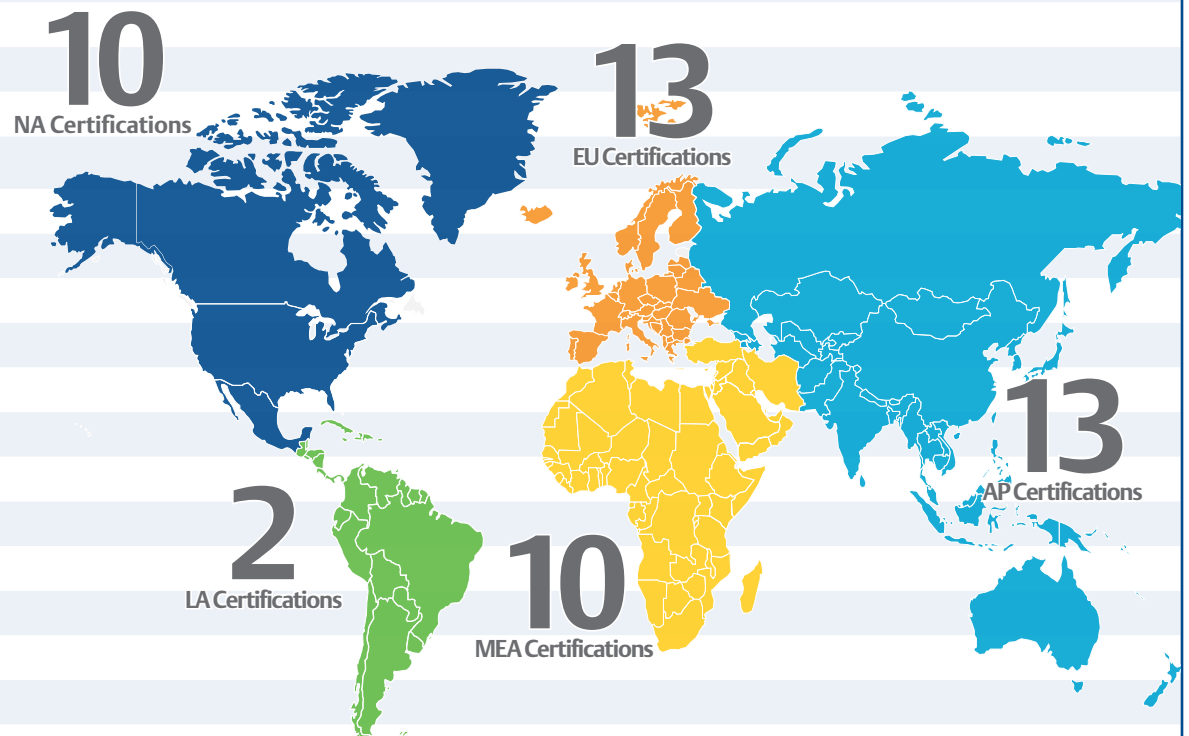

- More than 220 manufacturing locations around the world
- We partner with companies in more than 150 countries
- Consistently rated in the top of our class by our customers

Global Certifications

New sensor certification offerings are identified in bold type.

Combination of China Flameproof, Intrinsic Safety and Zone 2

Combination of IECEX Flameproof, Intrinsic Safety, Zone 2 and Dust-Ignition Proof

Combination of Technical Regulations Customs Union (EAC) Flameproof, Intrinsic Safety and Dust-Ignition Proof

Combination of Korea Flameproof, Intrinsic Safety and Dust-Ignition Proof

Combination of ATEX Flameproof and Canada Explosion Proof

Combination of USA and Canada Explosion Proof

Combination of ATEX Flameproof and USA Explosion Proof

Combination of ATEX Flameproof, USA and Canada Explosion Proof

Combination of ATEX and IECEX Flameproof, USA and Canada Explosion Proof

Combination of ATEX and IECEX Zone 2 and USA/Canada Division 2

Boost Accuracy and Stability with the Right Sensors from One Source